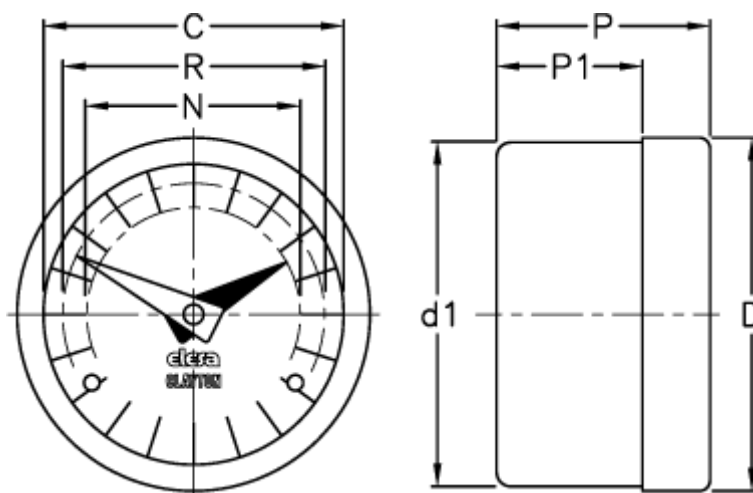

Data Sheet

Article number: 2307070032
Description: E+G Gravity indicator
GA11-0012-S

Measures

C = 42
D = 49.8
D1 = 48.2
N = 30
P = 30
P1 = 23.0
R = 37